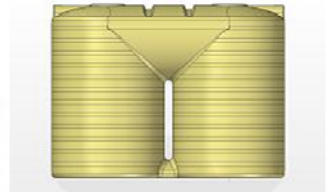

**2500 litre Tall Round Water Tank**  
Diameter 1270mm Height  
2070mm  
Inlet Height 2070mm

**3000 litre Tall Round Water Tank**  
Diameter 1500mm Height  
1980mm  
Inlet Height 1870mm

**3000 litre Slimline Tank**  
Width 800mm Height  
2155mm  
Length 2620mm

**3200 litre Water Tank**  
Diameter 1840mm Height  
1600mm  
Inlet Height 1490mm

**5000 litre Tall Round Water Tank**  
Diameter 1840mm Height  
2170mm  
Inlet Height 1970mm

**5200 litre Round Water Tank**  
Diameter 2150mm Height  
1920mm  
Inlet Height 1750mm

**5010 litre Combo - Slimline Tank**  
Width 830mm Length  
4150mm Height 2000mm

**5080 litre Slimline Tank**  
Width 1270mm Length  
2640mm  
Height 2100mm

**6000 litre Combo - Slimline Tank**  
Width 1500mm Length  
3000mm  
Height 1980mm

**10,000 litre Round Water Tank**  
Diameter 2515mm Height  
2350mm  
Inlet Height 2200mm

**1750 Septic Tank**  
Width 1280mm Height  
1600mm

**2500 litre Septic Tank**  
Width 1280mm Height  
2000mm

**All tanks are:**  
**Quality one-piece rotomoulded food grade polyethylene tanks**  
**Flexible/durable polyethylene tanks**  
**UV Maximum Protection**  
**Large colour range available**  
**Queensland Made**  
**10 year Manufacturers guarantee**